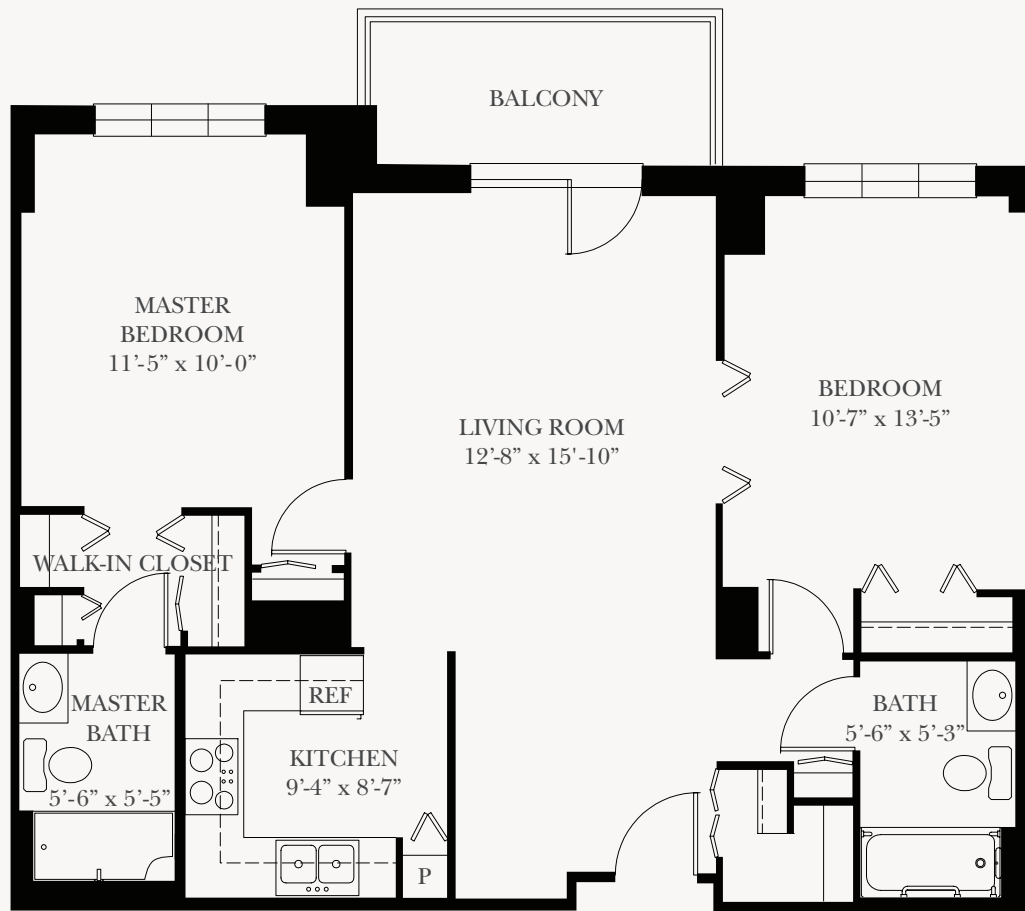

THE WILLOW

TWO BEDROOM APARTMENT

947 sq. ft.

Floor plans are representative and may vary upon availability at time of selection.