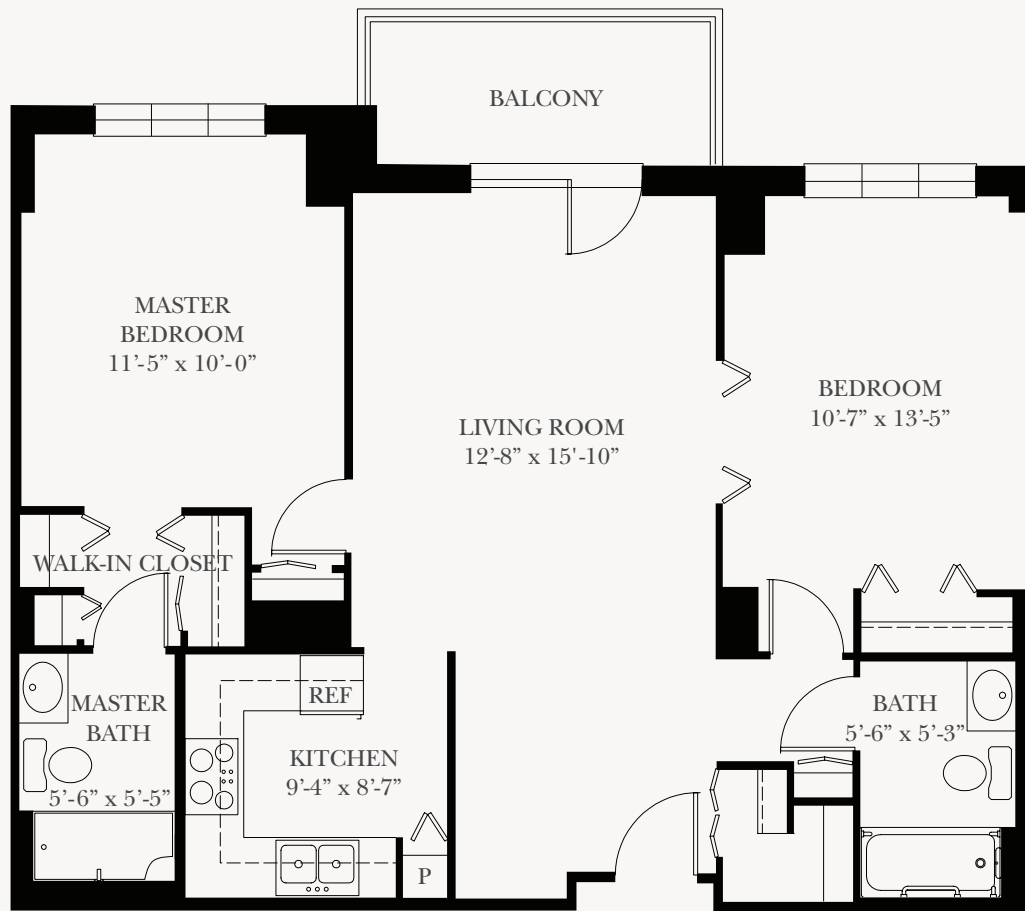

# THE WILLOW

## TWO BEDROOM APARTMENT

947 sq. ft.

Floor plans are representative and may vary upon availability at time of selection.