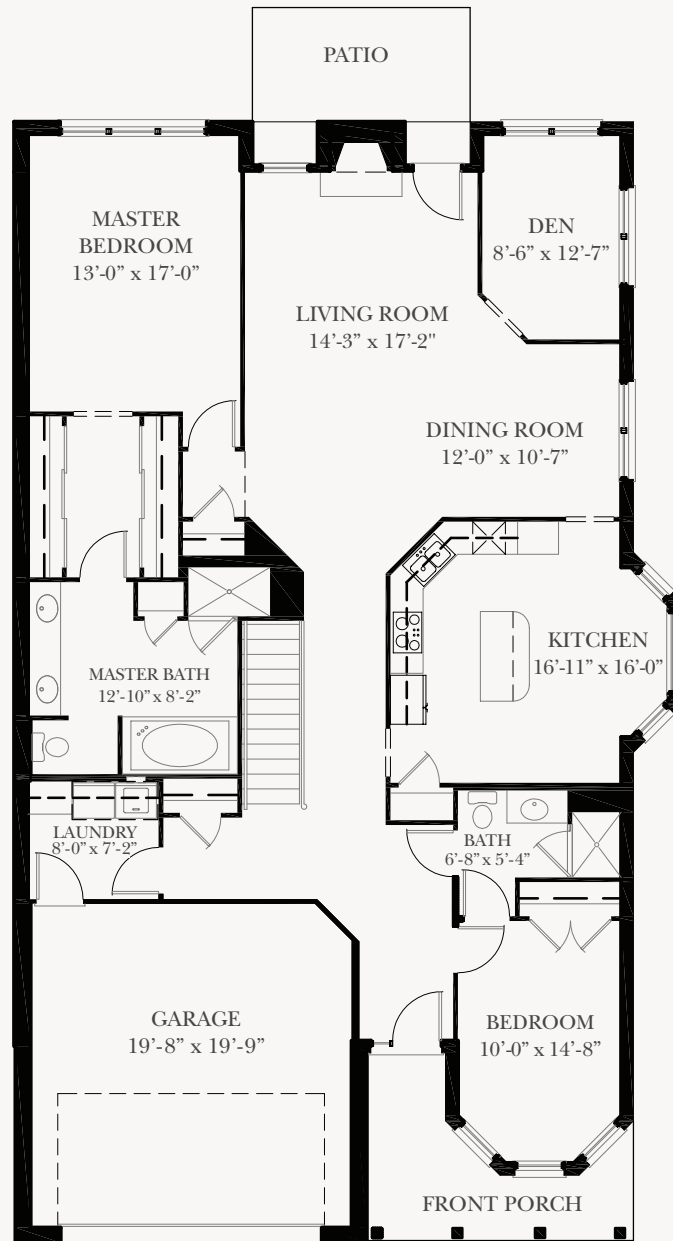

THE OAK

TWO BEDROOM VILLA WITH DEN

2,036 sq. ft.

Floor plans are representative and may vary upon availability at time of selection.

THE HICKORY TWO BEDROOM VILLA

1,276 sq. ft.

Four Season Sun Room available on select Hickory Villas.
Floor plans are representative and may vary upon availability at time of selection.

THE ASPEN TWO BEDROOM VILLA

1,627 sq. ft.

Floor plans are representative and may vary upon availability at time of selection.

THE WALNUT TWO BEDROOM VILLA

1,450 sq. ft.

Floor plans are representative and may vary upon availability at time of selection.