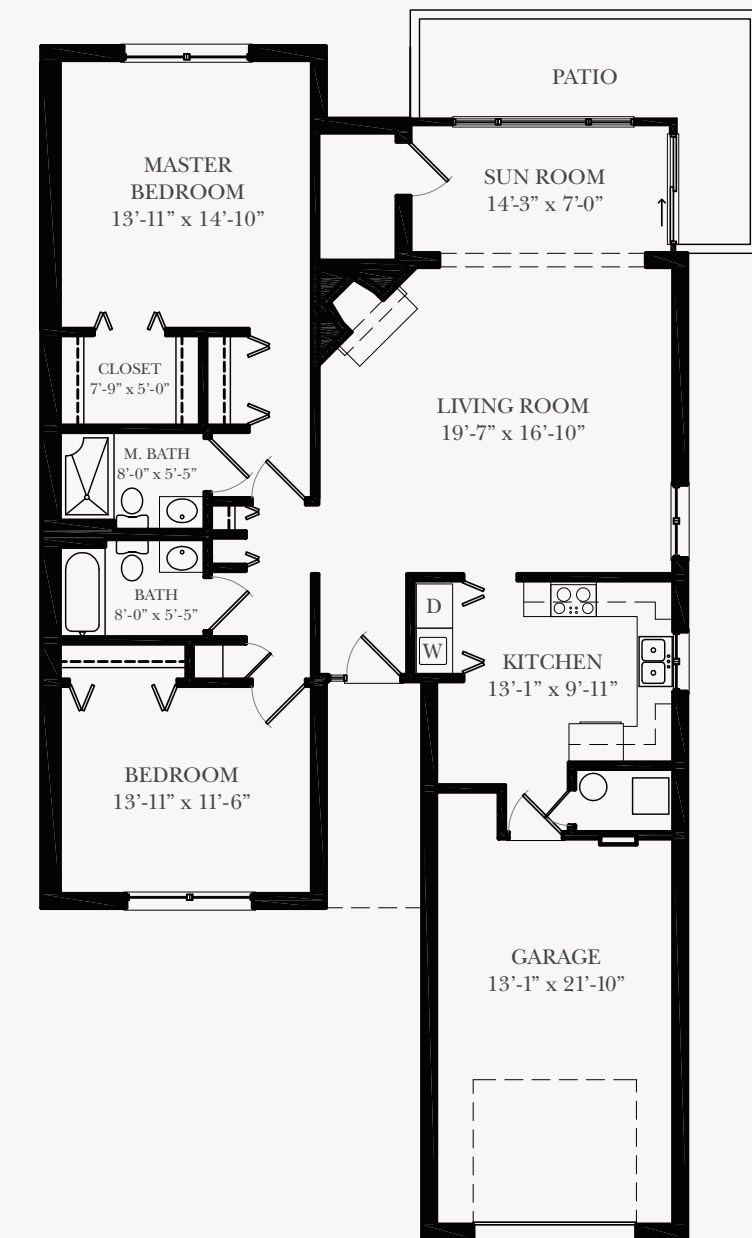

THE OAK

TWO BEDROOM VILLA WITH DEN

2,036 sq. ft.

Floor plans are representative and may vary upon availability at time of selection.

THE HICKORY TWO BEDROOM VILLA

1,276 sq. ft.

Four Season Sun Room available on select Hickory Villas.
Floor plans are representative and may vary upon availability at time of selection.

THE ASPEN TWO BEDROOM VILLA

1,627 sq. ft.

Floor plans are representative and may vary upon availability at time of selection.

THE WALNUT TWO BEDROOM VILLA

1,450 sq. ft.

Floor plans are representative and may vary upon availability at time of selection.