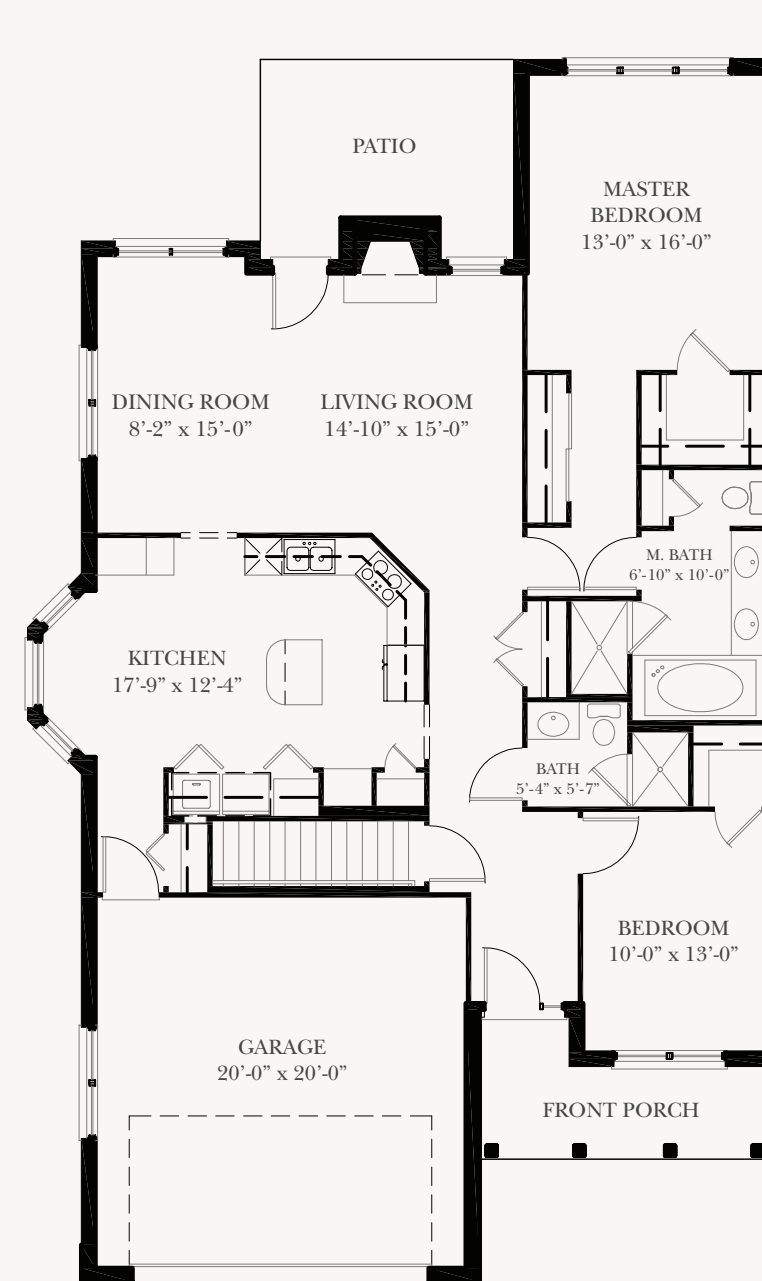

THE OAK

TWO BEDROOM VILLA WITH DEN

2,036 sq. ft.

Floor plans are representative and may vary upon availability at time of selection.

THE HICKORY TWO BEDROOM VILLA

1,276 sq. ft.

Four Season Sun Room available on select Hickory Villas.
Floor plans are representative and may vary upon availability at time of selection.

THE ASPEN TWO BEDROOM VILLA

1,627 sq. ft.

Floor plans are representative and may vary upon availability at time of selection.

THE WALNUT TWO BEDROOM VILLA

1,450 sq. ft.

Floor plans are representative and may vary upon availability at time of selection.