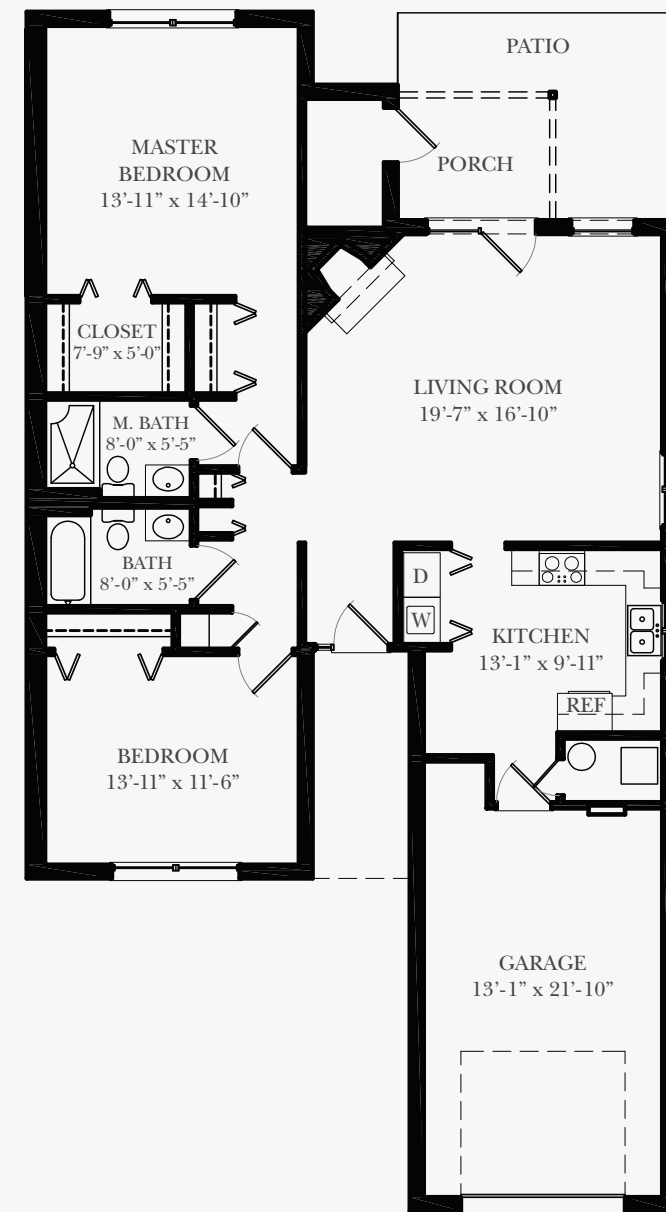

THE OAK

TWO BEDROOM VILLA WITH DEN

2,036 sq. ft.

Floor plans are representative and may vary upon availability at time of selection.

THE HICKORY TWO BEDROOM VILLA

1,276 sq. ft.

Four Season Sun Room available on select Hickory Villas.
Floor plans are representative and may vary upon availability at time of selection.

THE ASPEN TWO BEDROOM VILLA

1,627 sq. ft.

Floor plans are representative and may vary upon availability at time of selection.

THE WALNUT TWO BEDROOM VILLA

1,450 sq. ft.

Floor plans are representative and may vary upon availability at time of selection.