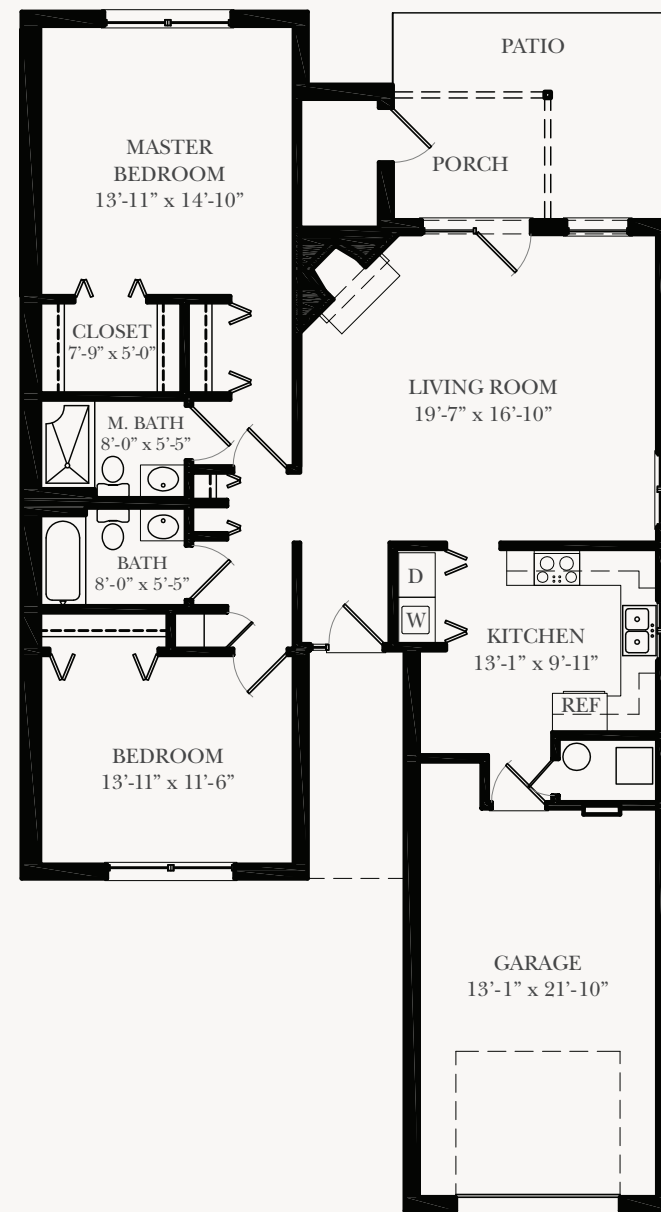

THE OAK

TWO BEDROOM VILLA WITH DEN

2,036 sq. ft.

Floor plans are representative and may vary upon availability at time of selection.

THE HICKORY TWO BEDROOM VILLA

1,276 sq. ft.

Four Season Sun Room available on select Hickory Villas.
Floor plans are representative and may vary upon availability at time of selection.

THE ASPEN TWO BEDROOM VILLA

1,627 sq. ft.

Floor plans are representative and may vary upon availability at time of selection.

THE WALNUT TWO BEDROOM VILLA

1,450 sq. ft.

Floor plans are representative and may vary upon availability at time of selection.