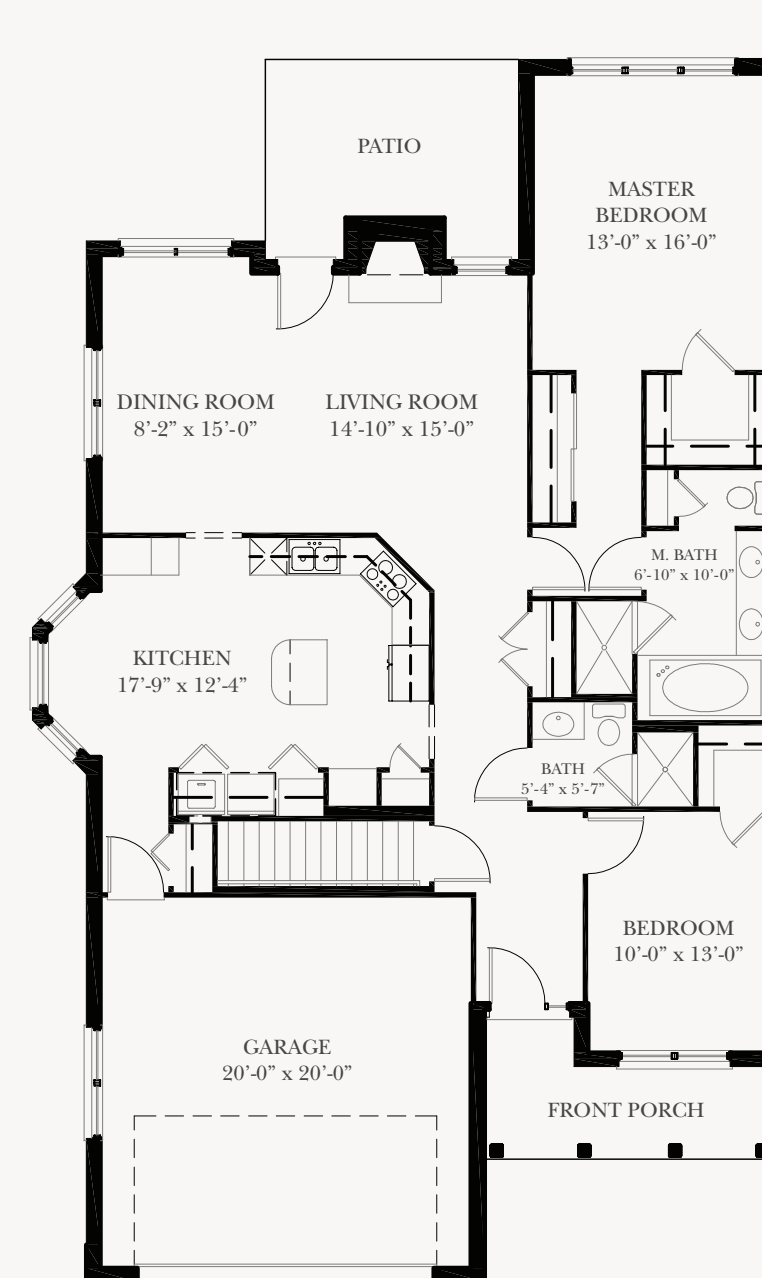

THE OAK

TWO BEDROOM VILLA WITH DEN

2,036 sq. ft.

Floor plans are representative and may vary upon availability at time of selection.

THE HICKORY TWO BEDROOM VILLA

1,276 sq. ft.

Four Season Sun Room available on select Hickory Villas.
Floor plans are representative and may vary upon availability at time of selection.

THE ASPEN TWO BEDROOM VILLA

1,627 sq. ft.

Floor plans are representative and may vary upon availability at time of selection.

THE WALNUT TWO BEDROOM VILLA

1,450 sq. ft.

Floor plans are representative and may vary upon availability at time of selection.