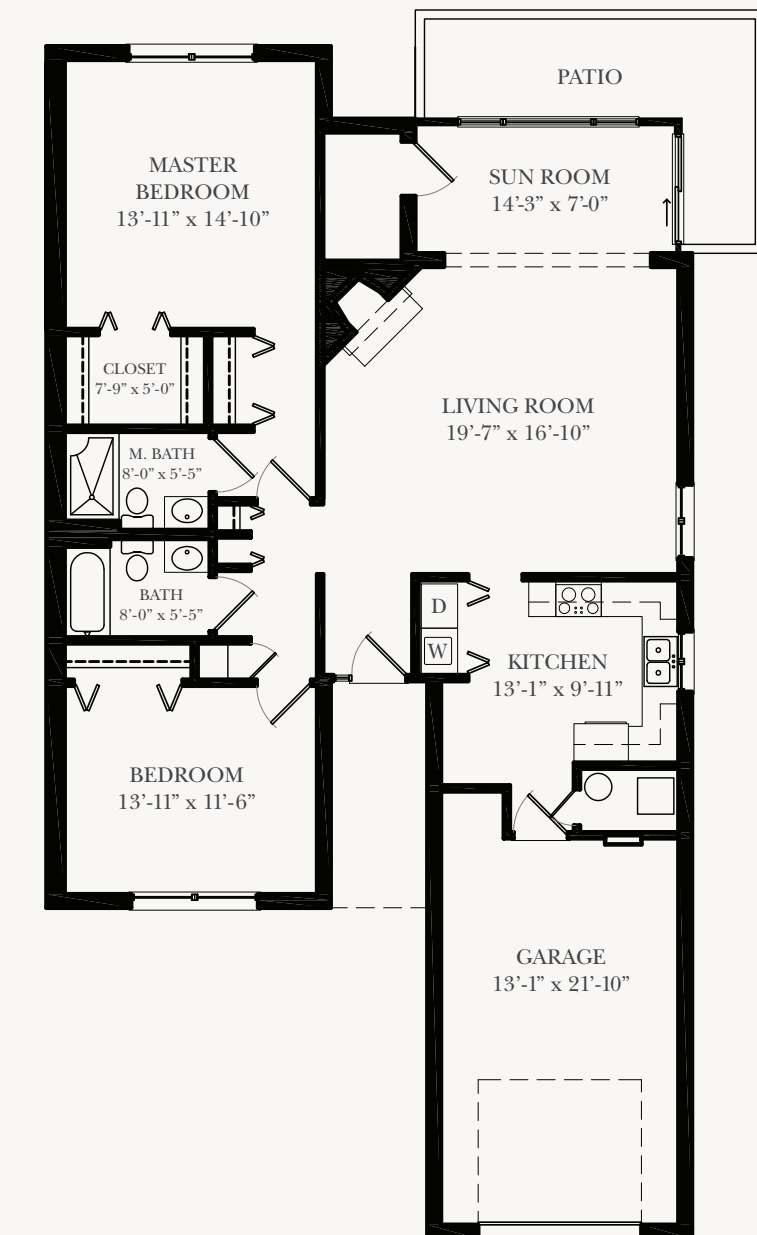

THE OAK

TWO BEDROOM VILLA WITH DEN

2,036 sq. ft.

Floor plans are representative and may vary upon availability at time of selection.

THE HICKORY TWO BEDROOM VILLA

1,276 sq. ft.

Four Season Sun Room available on select Hickory Villas.
Floor plans are representative and may vary upon availability at time of selection.

THE ASPEN TWO BEDROOM VILLA

1,627 sq. ft.

Floor plans are representative and may vary upon availability at time of selection.

THE WALNUT TWO BEDROOM VILLA

1,450 sq. ft.

Floor plans are representative and may vary upon availability at time of selection.