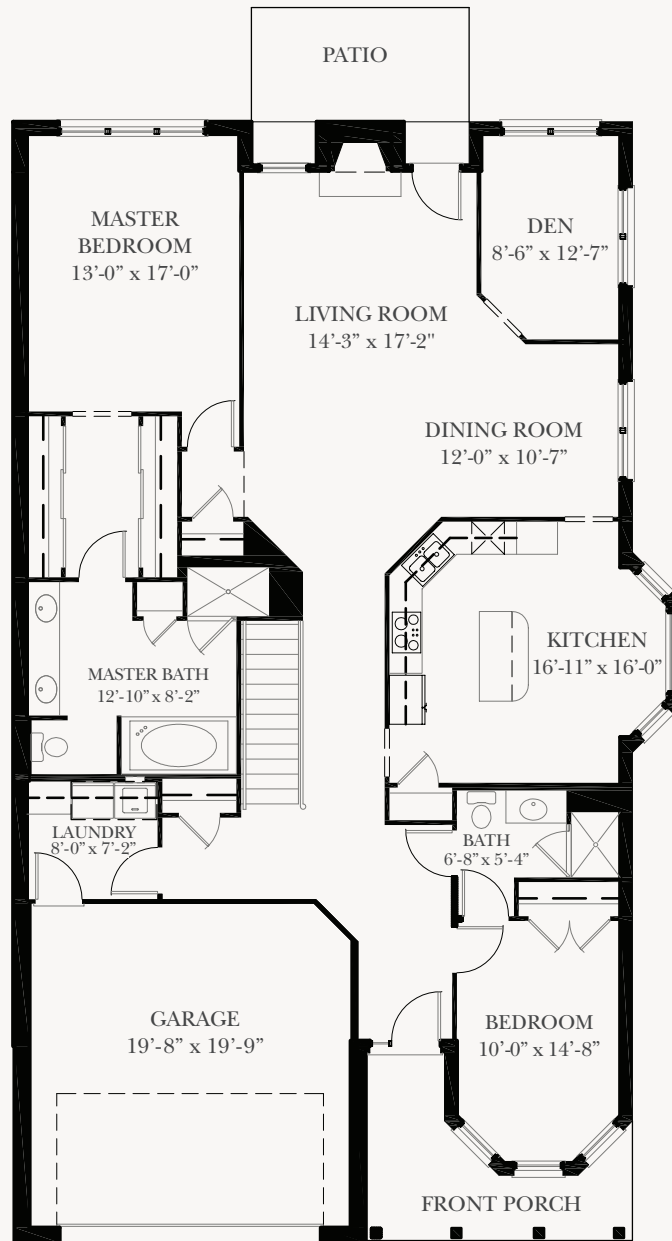

THE OAK

TWO BEDROOM VILLA WITH DEN

2,036 sq. ft.

Floor plans are representative and may vary upon availability at time of selection.

THE HICKORY TWO BEDROOM VILLA

1,276 sq. ft.

Four Season Sun Room available on select Hickory Villas.
Floor plans are representative and may vary upon availability at time of selection.

THE ASPEN TWO BEDROOM VILLA

1,627 sq. ft.

Floor plans are representative and may vary upon availability at time of selection.

THE WALNUT TWO BEDROOM VILLA

1,450 sq. ft.

Floor plans are representative and may vary upon availability at time of selection.