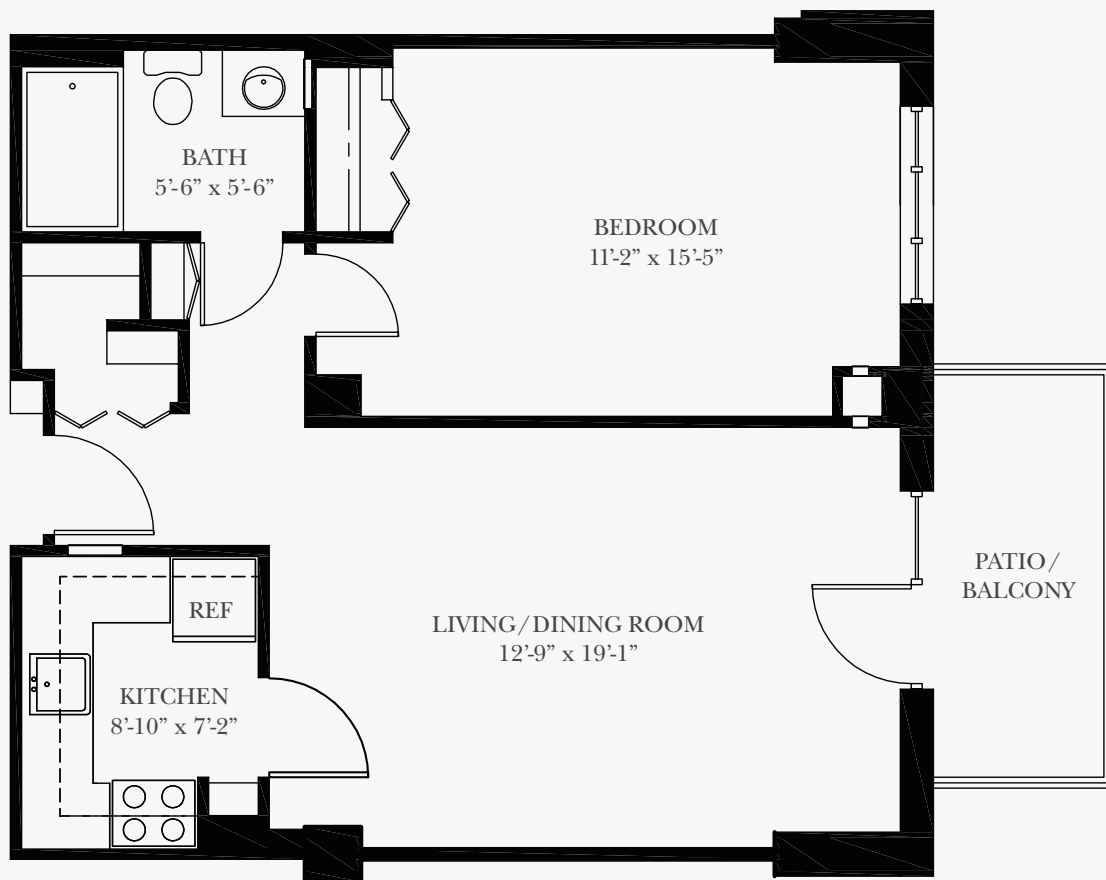

THE ELM

ONE BEDROOM APARTMENT WITH PATIO/BALCONY

685 sq. ft.

Floor plans are representative and may vary upon availability at time of selection.